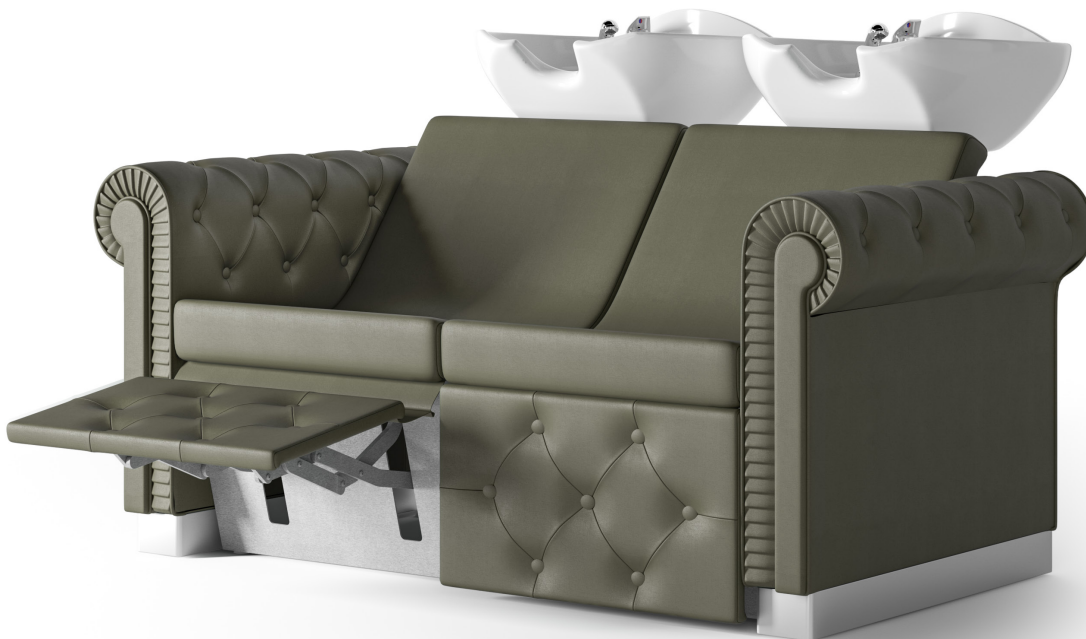

MYSTERY2 AIR MASSAGE 4566

MYSTERY2 COMFORT 4567

↑ 104 cm ↗ 126-174 cm → 156 cm

MYSTERY2 FIX 4568

↑ 104 cm ↗ 126 cm → 156 cm

Design Maletti Creative Team