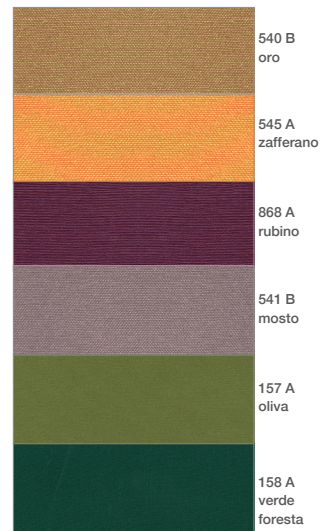

T E X T U R E

T E X T U R E

F A B R I C

F A B R I C

F A B R I C