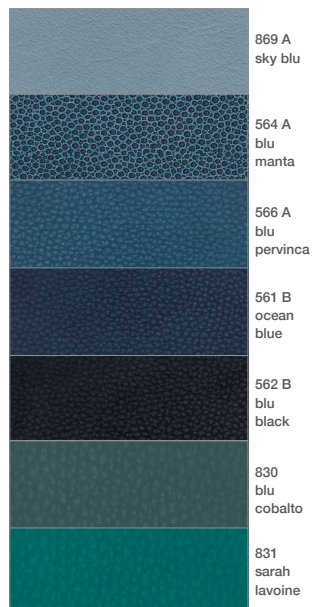

T E X T U R E

T E X T U R E

F A B R I C

F A B R I C

F A B R I C