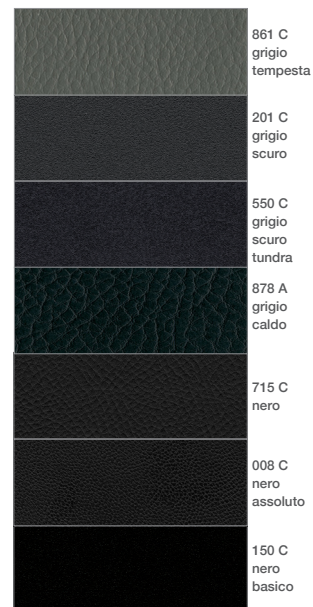

1 LOVELY 8376 + 2 LOVELY TROLLEY 8378

Design Maletti Creative Team

↑ 130 cm ↗ 50 cm → 145 cm

↑ 67 cm ↗ 40 cm → 40 cm (trolley)

MAGYC 18302

Design Maletti Creative Team

↑ 101 cm ↗ 31,5 cm → 71,5 cm

BABY 18323

Design Maletti Creative Team

↑ 77 cm ↗ 43 cm → 43 cm

SKAY VINYL SKAİKUNSTLEDER SIMİL-PIEL

CLASSIC

CLASSIC

CLASSIC

CLASSIC

TEXTURE