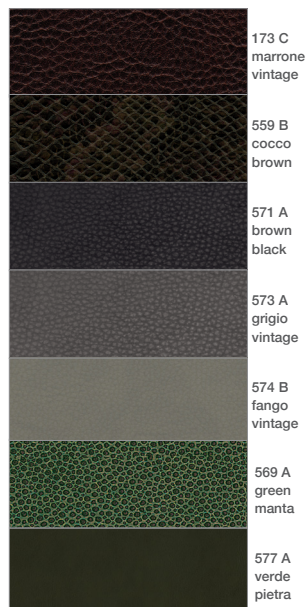

T E X T U R E

T E X T U R E

F A B R I C

F A B R I C

F A B R I C