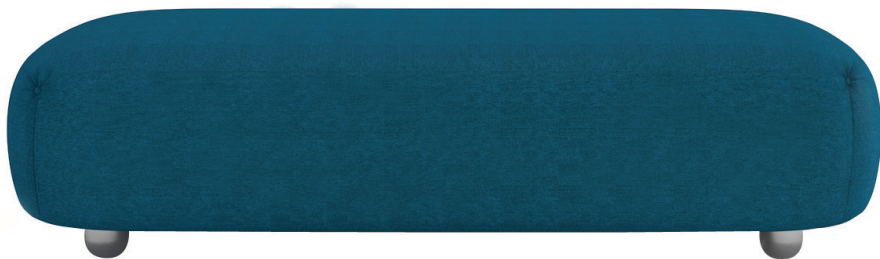

OVERTURE POUF LARGE P3213

Design Elisa Giovannoni

BOHEME COLLECTION

↑ 43 cm ↗ 80 cm → 160 cm