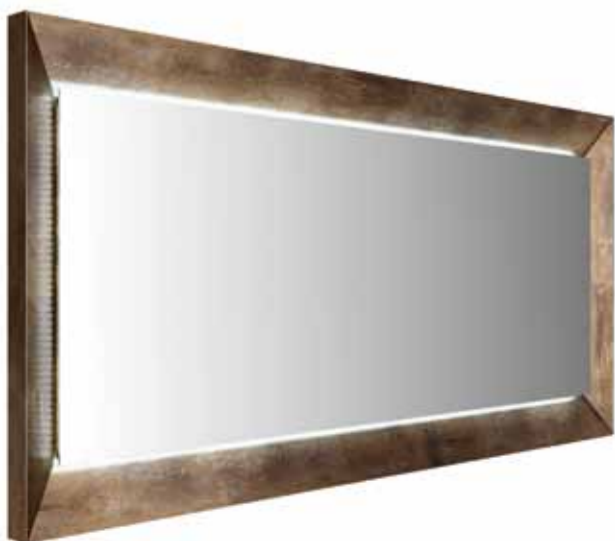

W: 230 CM H: 112 CM D: 8 CM

~~€2.350~~ -41%

€1.380

SINGLE SEATER METAL VERTICAL **€ 1.120**

W: 101 CM H: 200 CM D: 29 CM

MAL 007N DOUBLE METAL

METAL Quadrata

Styling unit, frame in treated / oxidised metal mal007N with led backlight.