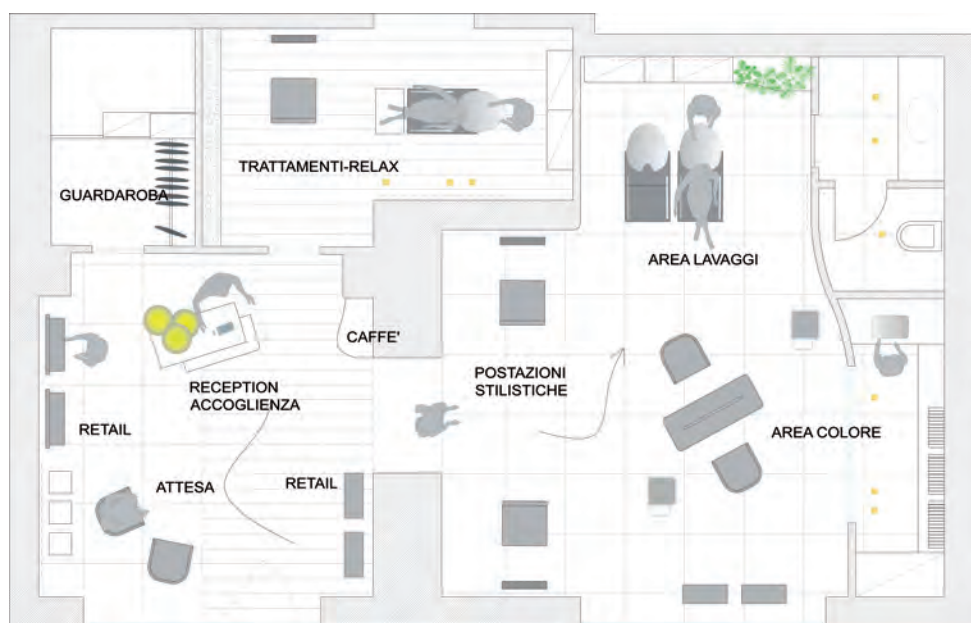

DESIGN & CONSULTING, TAILOR-MADE

BEAUTY STAR BOASTS A **TEAM OF SPECIALIST STAFF** WHO FOCUS ON THE PROBLEMS OF **HAIR STYLING PROFESSIONALS** WITH UP-TO-DATE INSIGHT INTO THE SECTOR'S LATEST TRENDS AND INNOVATIONS.