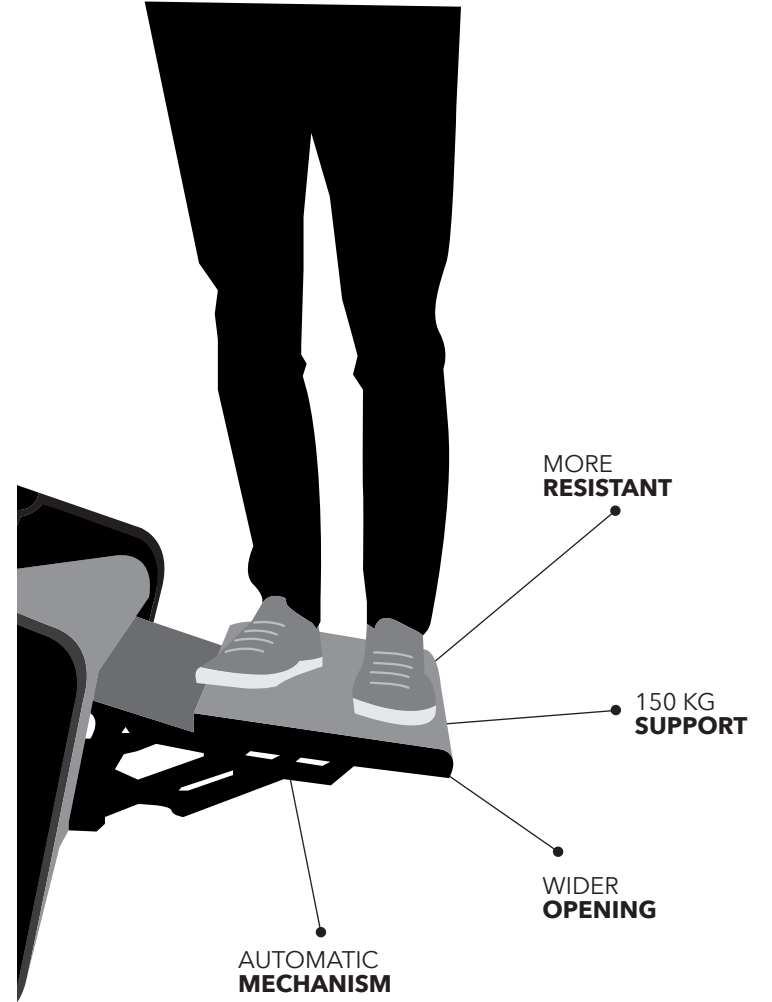

SUPER PROMOTION