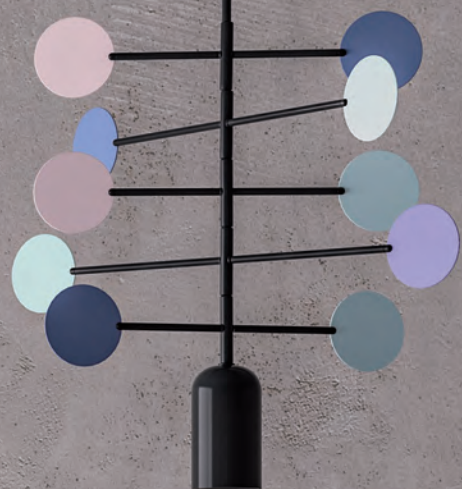

**KONKA WASH UNIT
IN A NEW VERSION,
THE BEST SELLER OF
BEAUTY STAR
CHANGES ITS SKIN**

**BETTER DESIGN,
GREATER COMFORT
USING THE NEW
INTEGRATED MATTRESS**

THE PHOTOS/PRODUCT SIZES ARE PURELY INDICATIVE