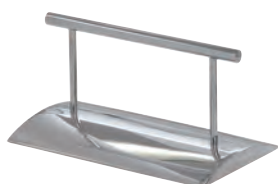

REF. SKAI 1480

TT FOOTREST

Chrome metal footrest.

W: 35 CM H: 19 CM D: 21 CM

~~€152~~

-49%

€78

REF. SKAI 008