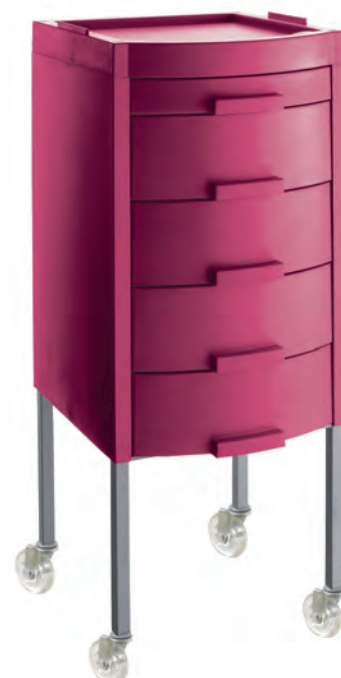

MANHATTAN BY UKI

Professional trolley with 5 drawers.

W: 40 CM H: 87 CM D: 35 CM

~~€212~~

-20%

€169

N2 B1 R3
P4 B/N4 N/B5
6 AVAILABLE COLOURS