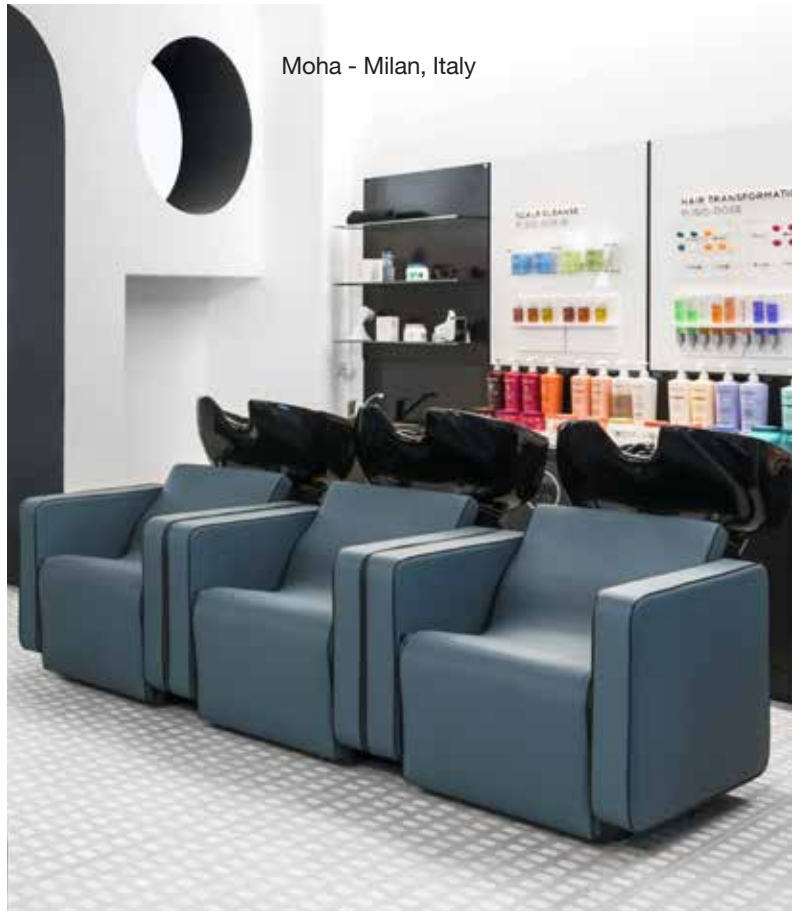

Moha - Milan, Italy

where you can take care of yourself. In such a troubled historical period, we are making our revolution: offering the customer a global experience of “beautiful being”. We will all come out satisfied and winning.

Danilo Maletti