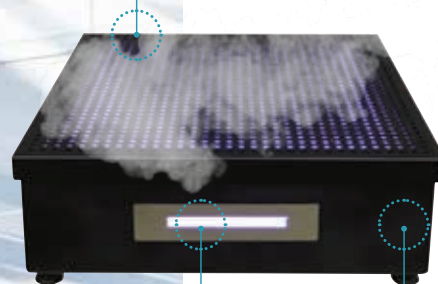

OPERATING
INDICATOR LED LIGHT

AUTOMATIC ACTIVATION
WITH PRESSURE SENSOR