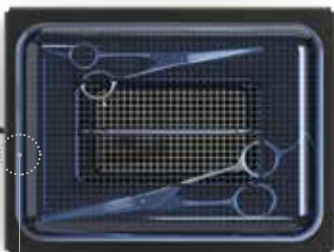

PERFORATED GRID FOR THE OUTFLOW OF ATOMISED DISINFECTANT LIQUID