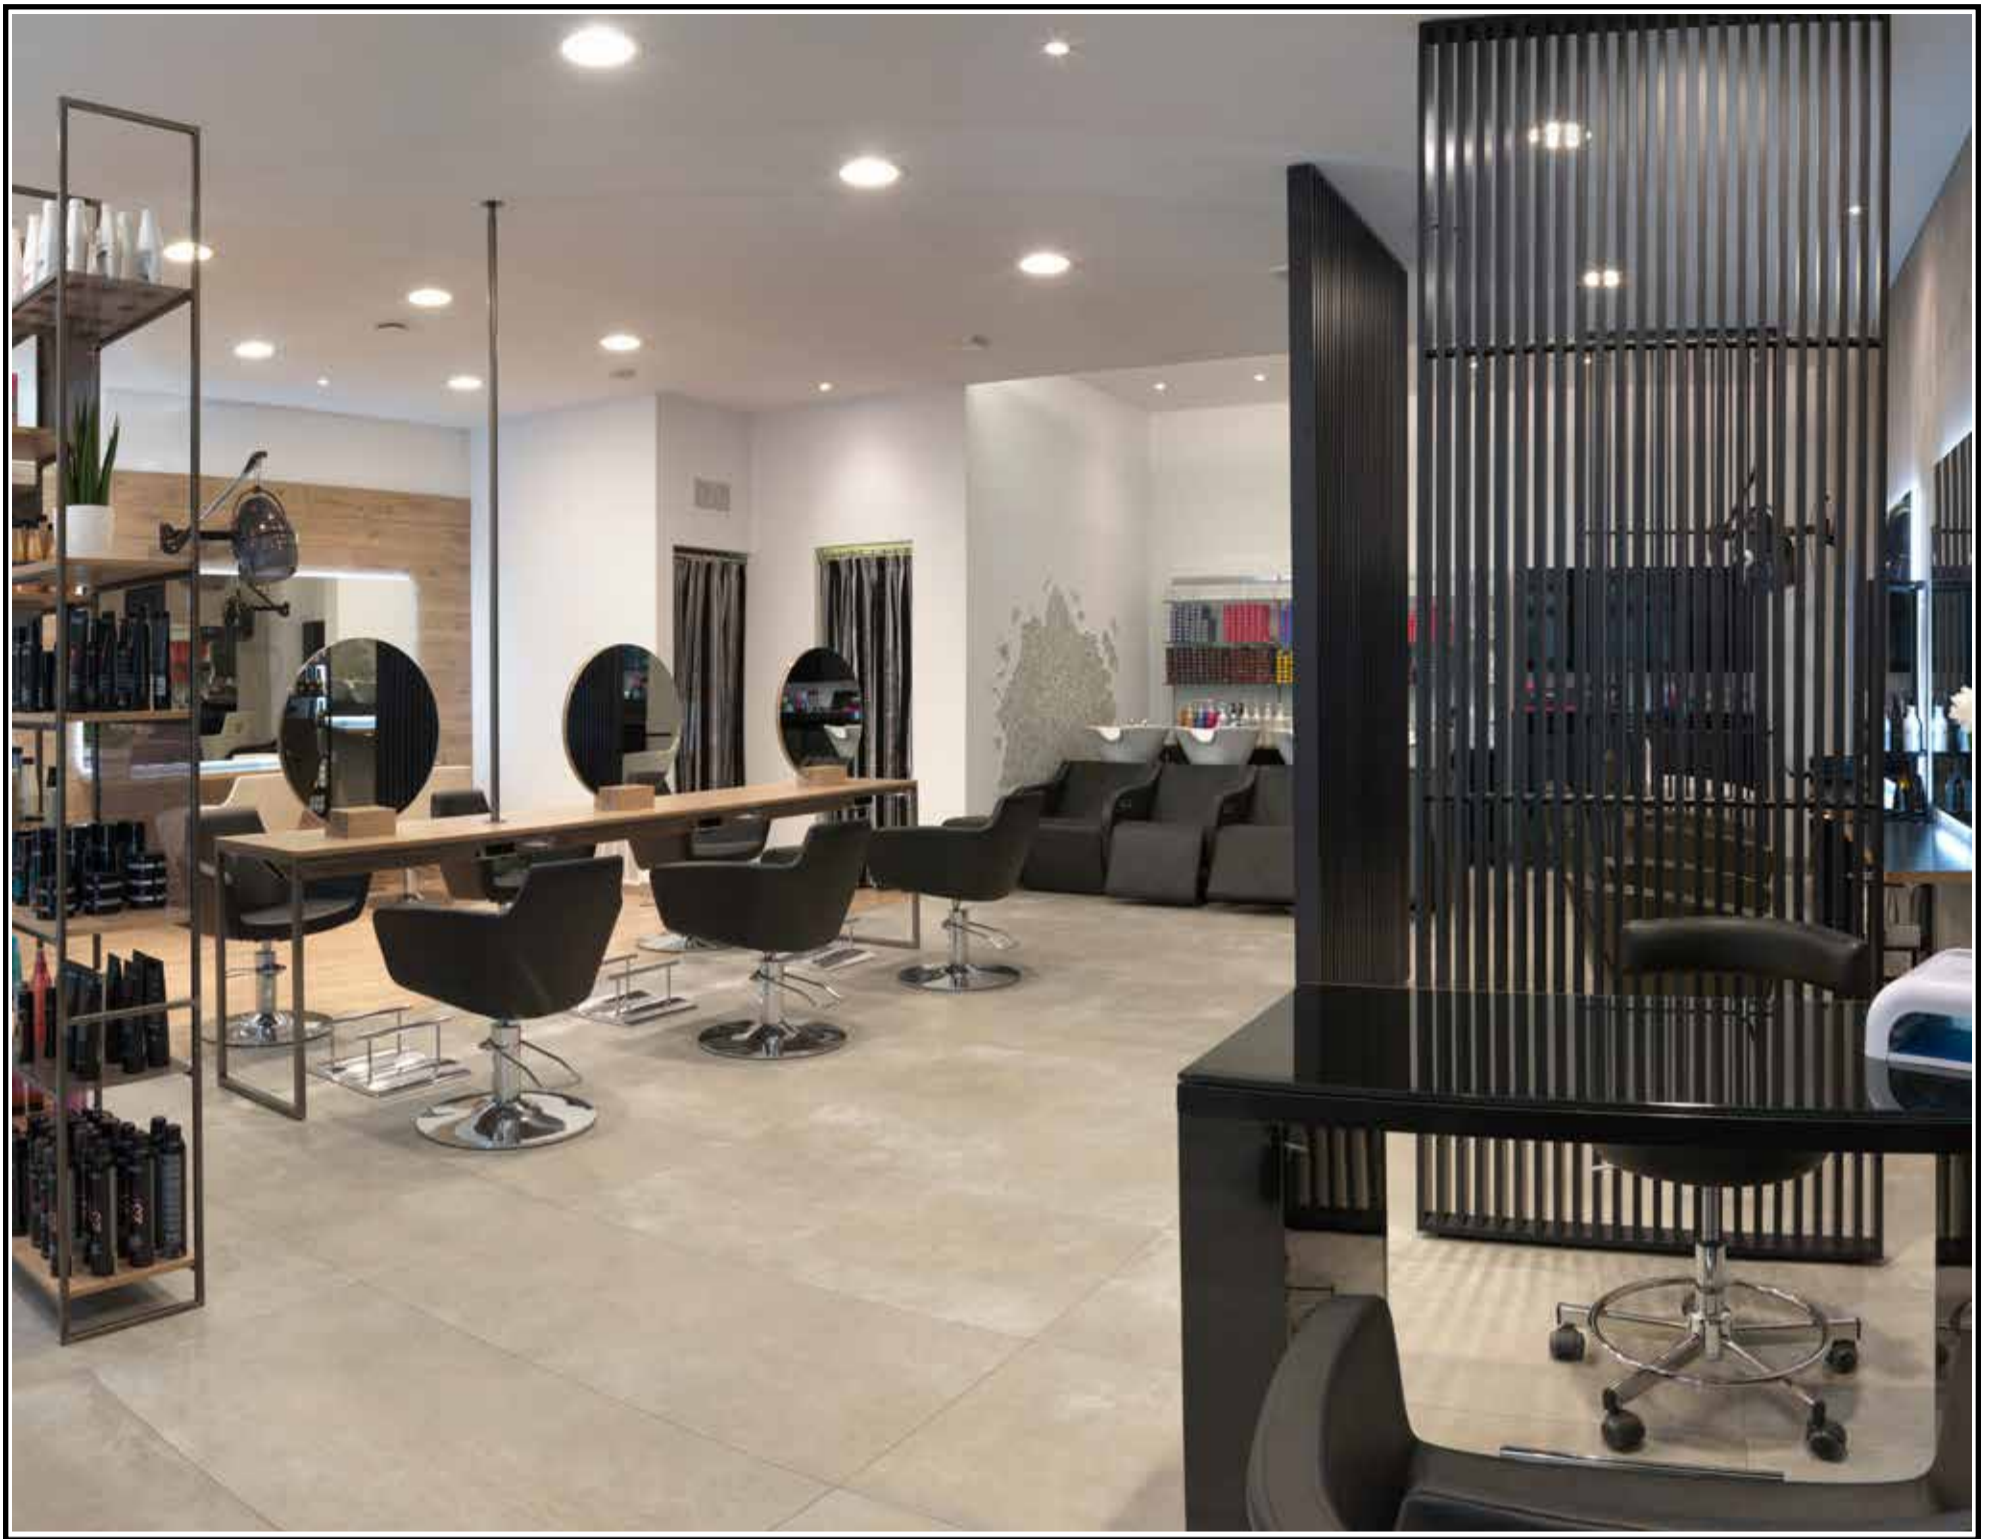

Beauty Star was founded in the mid-90s. Back then we had a clear vision for the hair salon furnishing market and we still do. The Beauty Star project evolved rapidly to become a successful business with high growth rates, reflecting an ability to understand what salons are looking for. In just a few years of activity we have gained significant market share in the Italian market as well as internationally. Clear objectives, drive, a shared mission and close attention to detail: these are the secrets of our success.

WHAT WE OFFER:

2D and 3D Project design

Installation service (optional)

Two year Guarantee*

Finance packages**

Contact us for more information or to be put in touch with your local distributor

* Details available on request

**Service available in selected markets

BEAUTY STAR A.A.M. S.R.L.
VIA DELL'INDUSTRIA, 7
BOSCO DI SCANDIANO (RE) - ITALY
T +39 0522 855747
www.beautystar.com
info@beautystar.com

www.ukiinternational.com
info@ukiinternational.com

FOLLOW US ON FACEBOOK