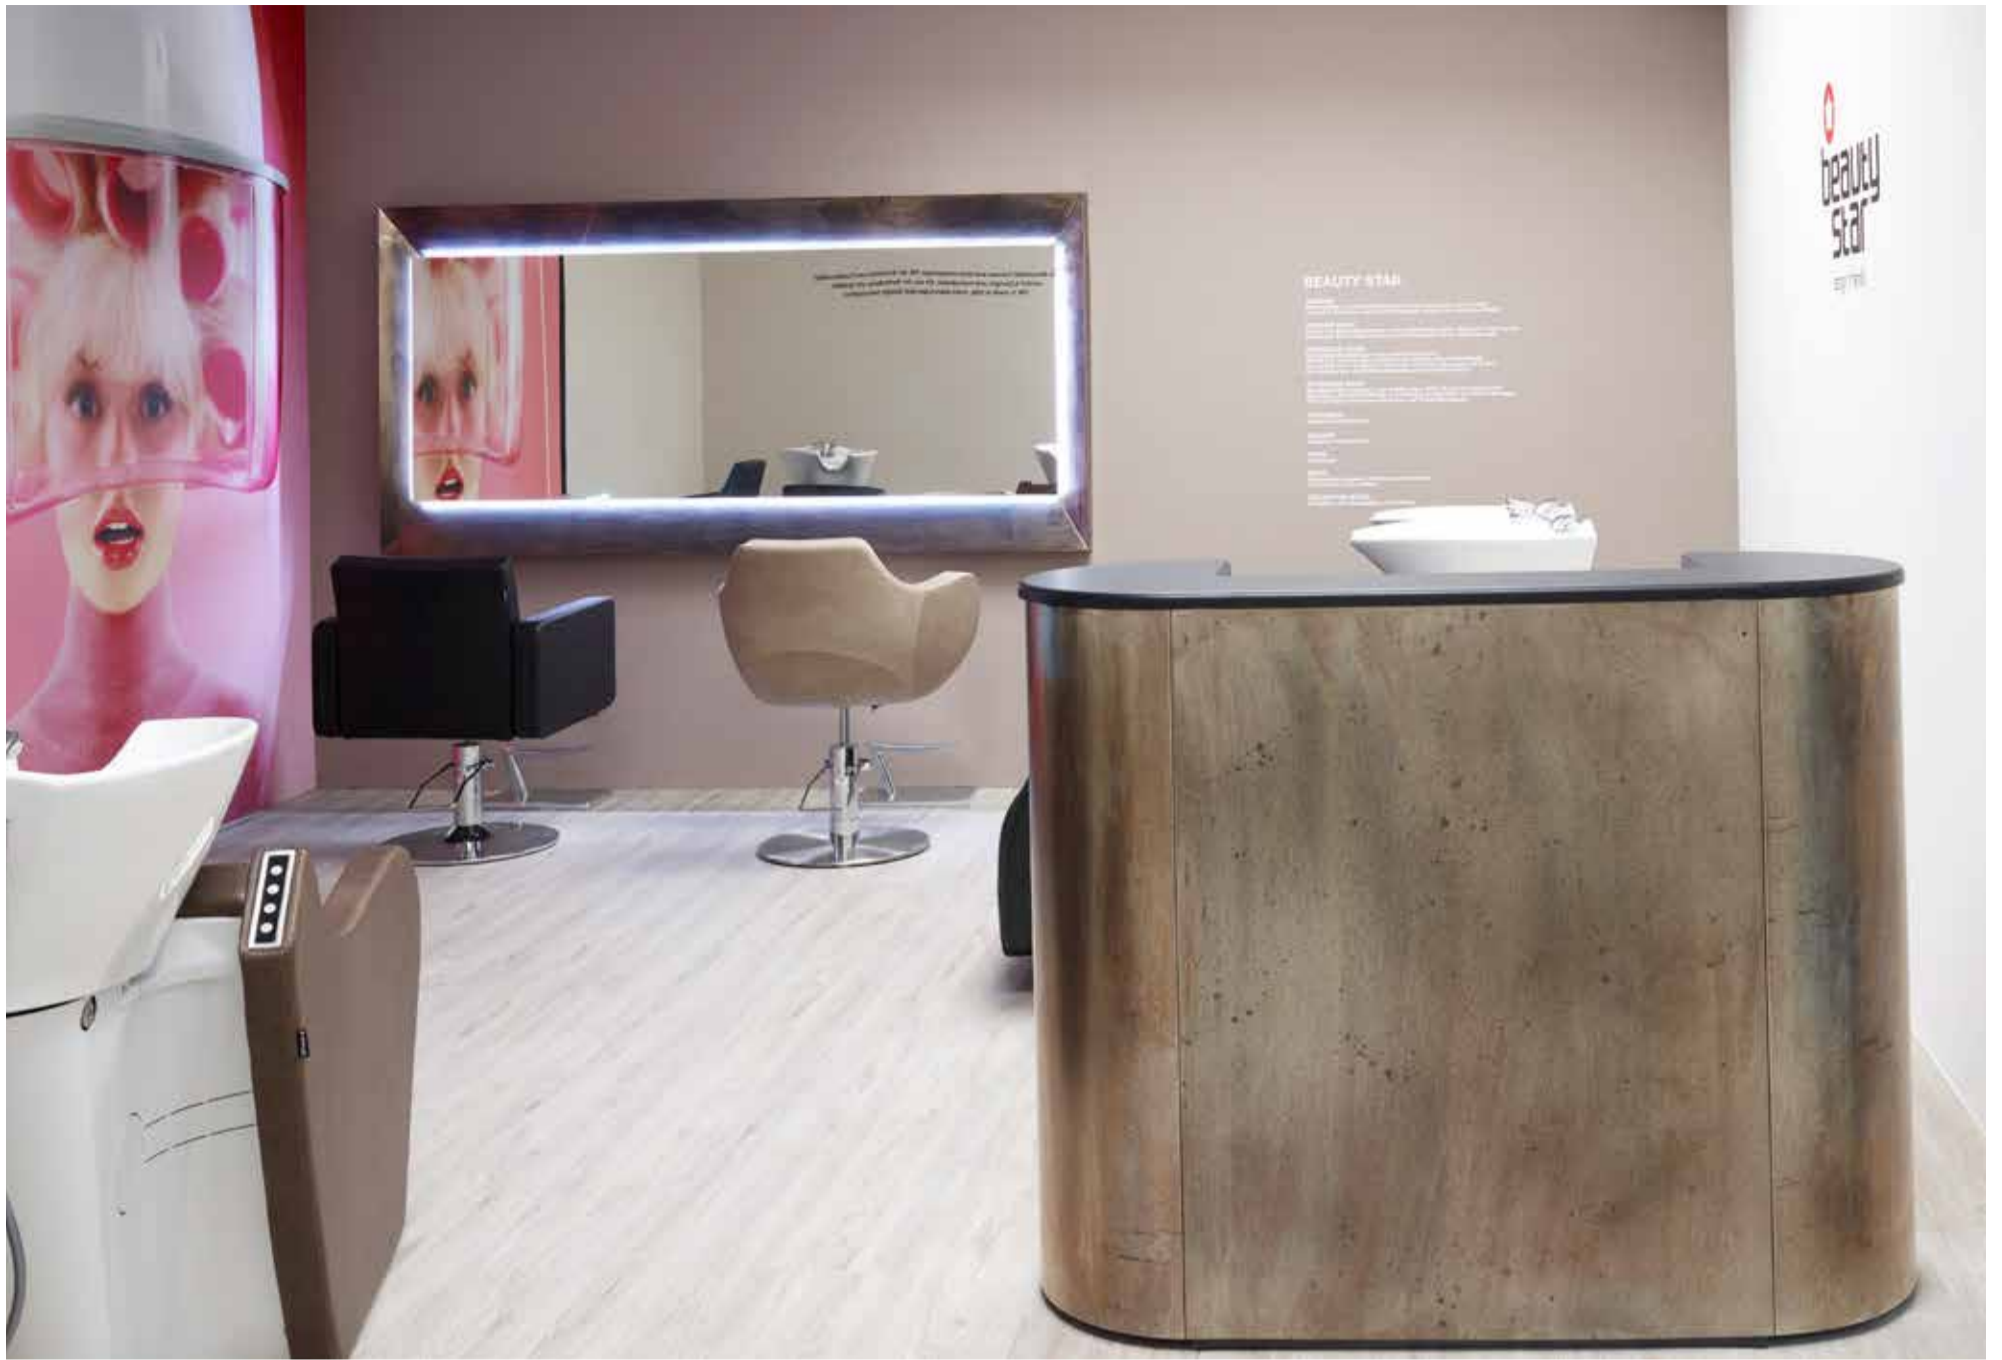

SINGLE METAL
W:133 CM H: 106 CM D:52 CM

SINGLE METAL

Styling unit, in oxidized metal MAL 007N with glass shelf with LED lighting

~~€2.230~~ €1.395

METAL QUADRA

Styling unit, in oxidized metal MAL 007N with LED lighting

~~€1.430~~ €895

DOUBLE METAL

Double place styling unit, in oxidized metal MAL 007N with LED lighting

~~€2.120~~ €1.325