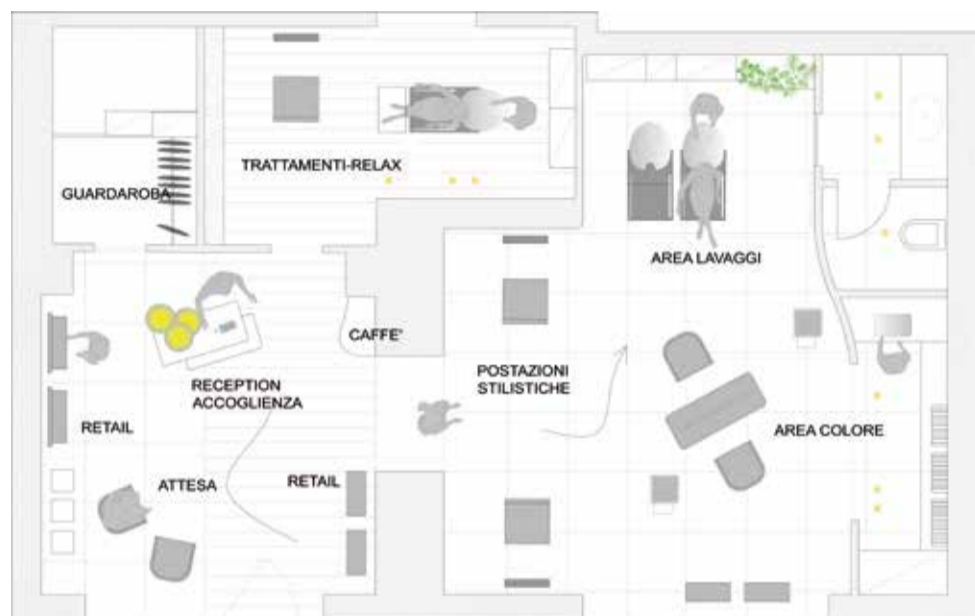

DESIGN & CONSULTING, TAILOR-MADE

BEAUTY STAR BOASTS A **TEAM OF SPECIALIST STAFF** WHO FOCUS ON THE PROBLEMS OF **HAIR STYLING PROFESSIONALS** WITH UP-TO-DATE INSIGHT INTO THE SECTOR'S LATEST TRENDS AND INNOVATIONS.