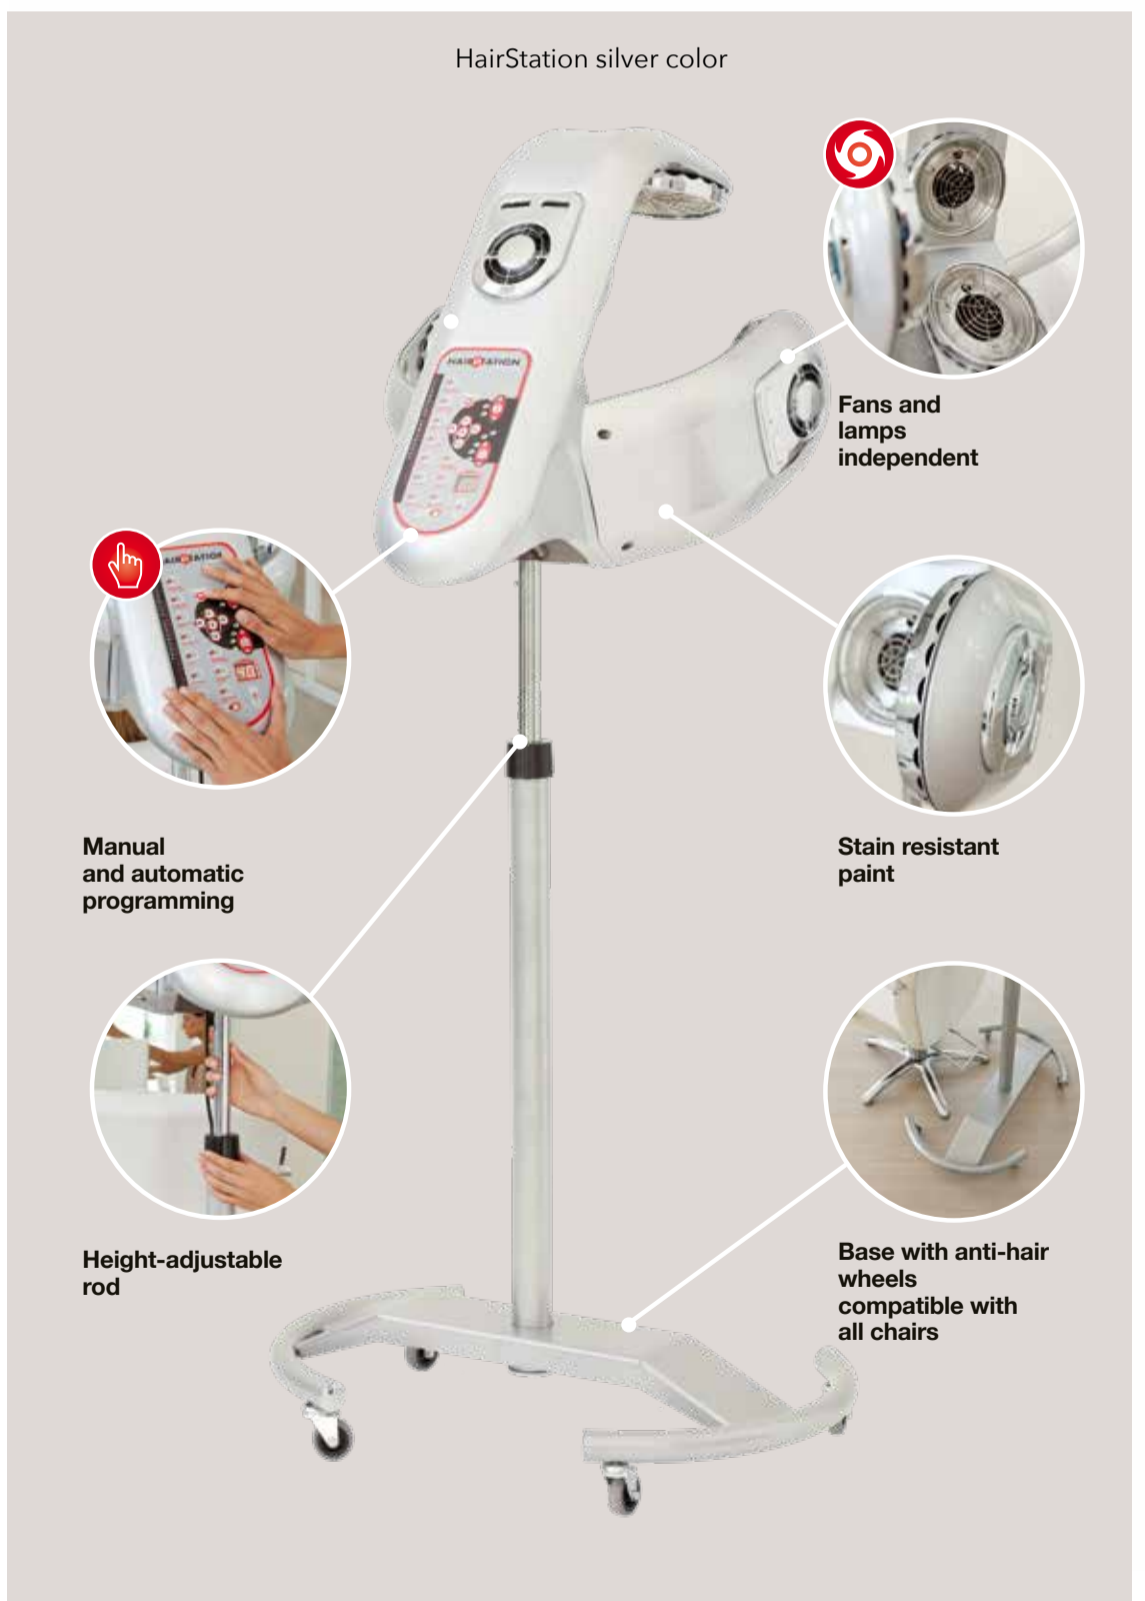

HAIR STATION WALL

Wall mounted multi functioning processor.

~~€2.540~~

€1.599

HAIR STATION

Multi functioning processor.

~~€1.965~~

€1.240

* 47644

* only S012

EASY BARBER BOISERIE + SHELVES

Styling unit with shelves.

W: 150 CM H: 120 CM D: 20 CM

~~€1.615~~

€890

* 51437