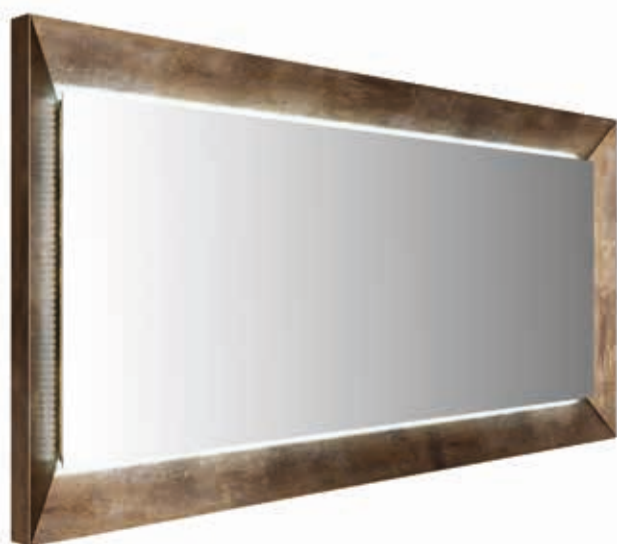

MAL 007N DOUBLE METAL